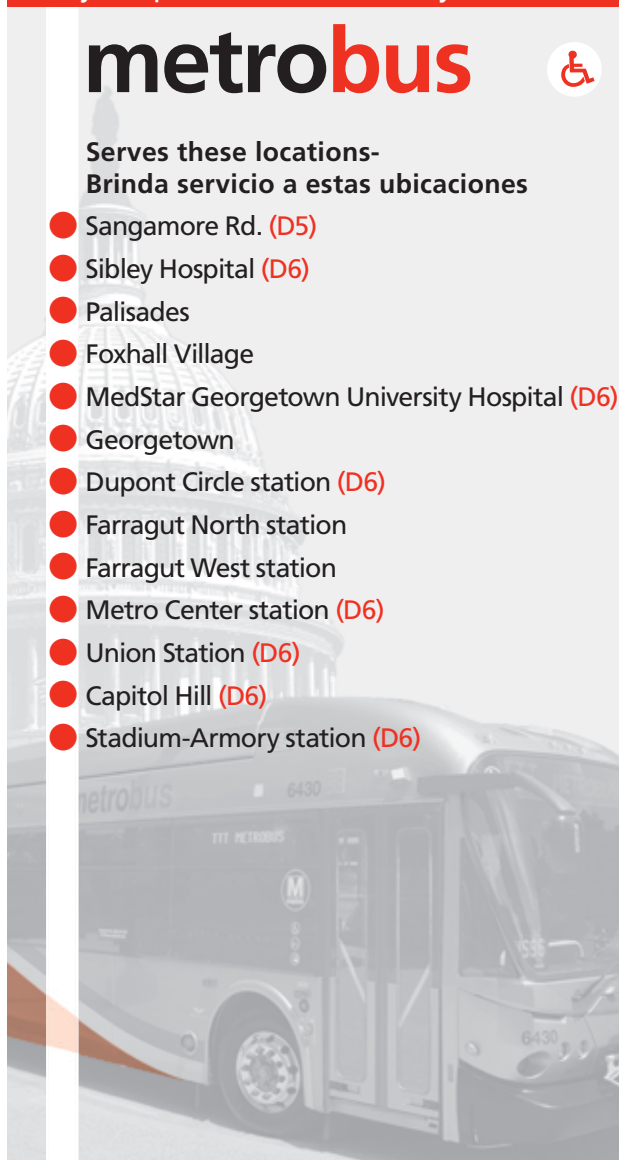

English-Español

Effective 3-29-15

D5

MacArthur Blvd.–Georgetown Line

D6

Sibley Hospital–Stadium-Armory Line

metrobus

Serves these locations-
Brinda servicio a estas ubicaciones

- Sangamore Rd. (D5)
- Sibley Hospital (D6)
- Palisades
- Foxhall Village
- MedStar Georgetown University Hospital (D6)
- Georgetown
- Dupont Circle station (D6)
- Farragut North station
- Farragut West station
- Metro Center station (D6)
- Union Station (D6)
- Capitol Hill (D6)
- Stadium-Armory station (D6)

D5

MacArthur Blvd.-Georgetown Line

▶ Eastbound to Farragut Square

Monday thru Friday - Lunes a viernes

Route Number	Massachusetts Ave. & Little Flower Church (Md.)	MacArthur Blvd. & Norton St. (Loughboro Rd.)	MacArthur Blvd. & Q St. NW (Foxhall Village)	M St. & Wisconsin Ave. NW (Georgetown)	17th St. (E) & I St. NW (FARRA-GUT SQUARE)
AM Service — Servicio matutino					
D5	6:52	7:03	7:12	7:20	7:32
D5	7:10	7:21	7:30	7:38	7:50
D5	7:24	7:36	7:46	7:56	8:08
D5	7:40	7:51	8:03	8:17	8:34
D5	7:56	8:07	8:19	8:33	8:50
D5	8:12	8:23	8:35	8:49	9:06
D5	8:34	8:45	8:57	9:11	9:28