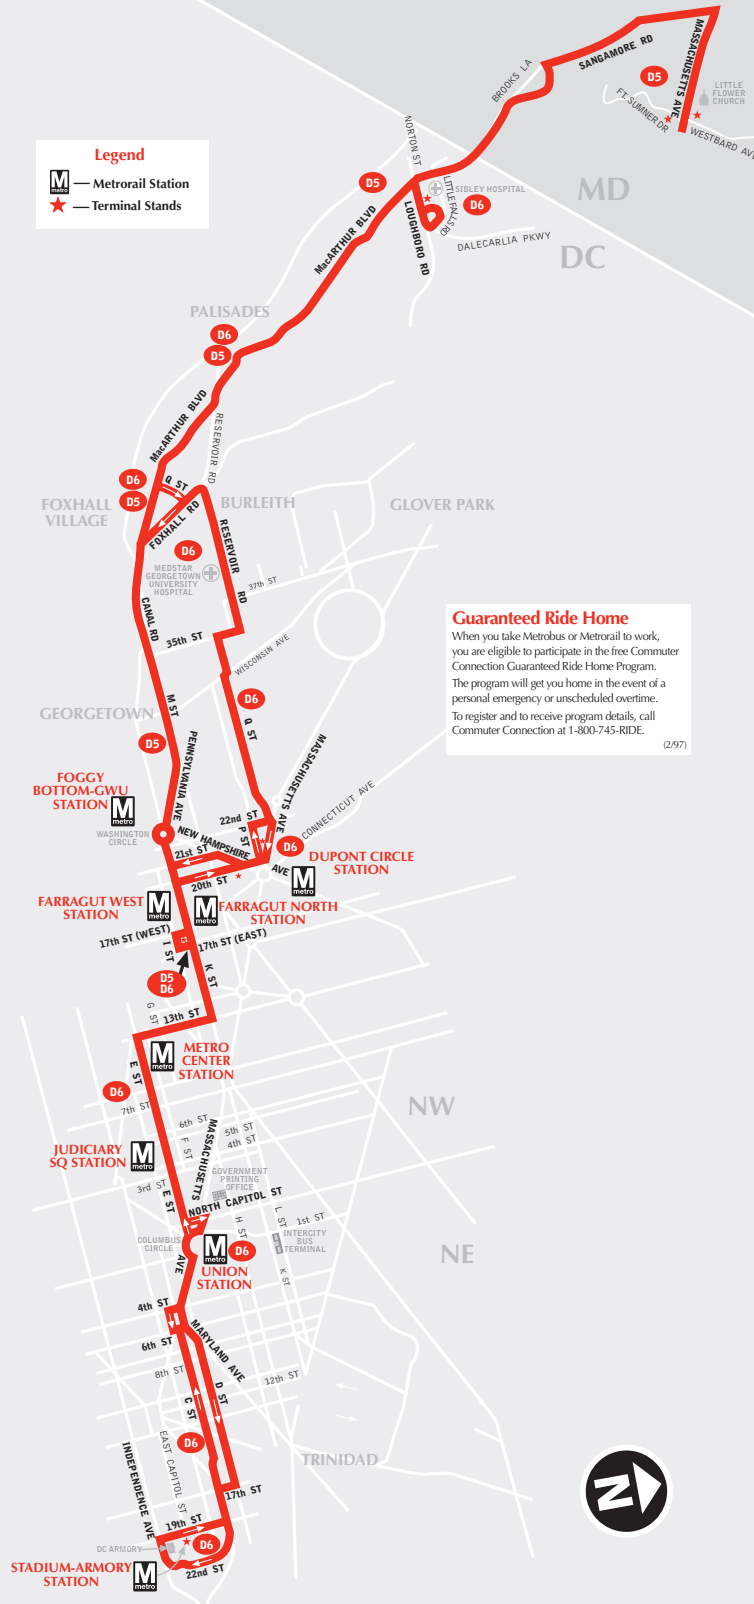

D5 McArthur Blvd.-Georgetown Line

For route and schedule information
Call 202-637-7000
www.wmata.com

D6 Sibley Hospital-Stadium-Armory Line

Legend

- Metrorail Station
- Terminal Stands